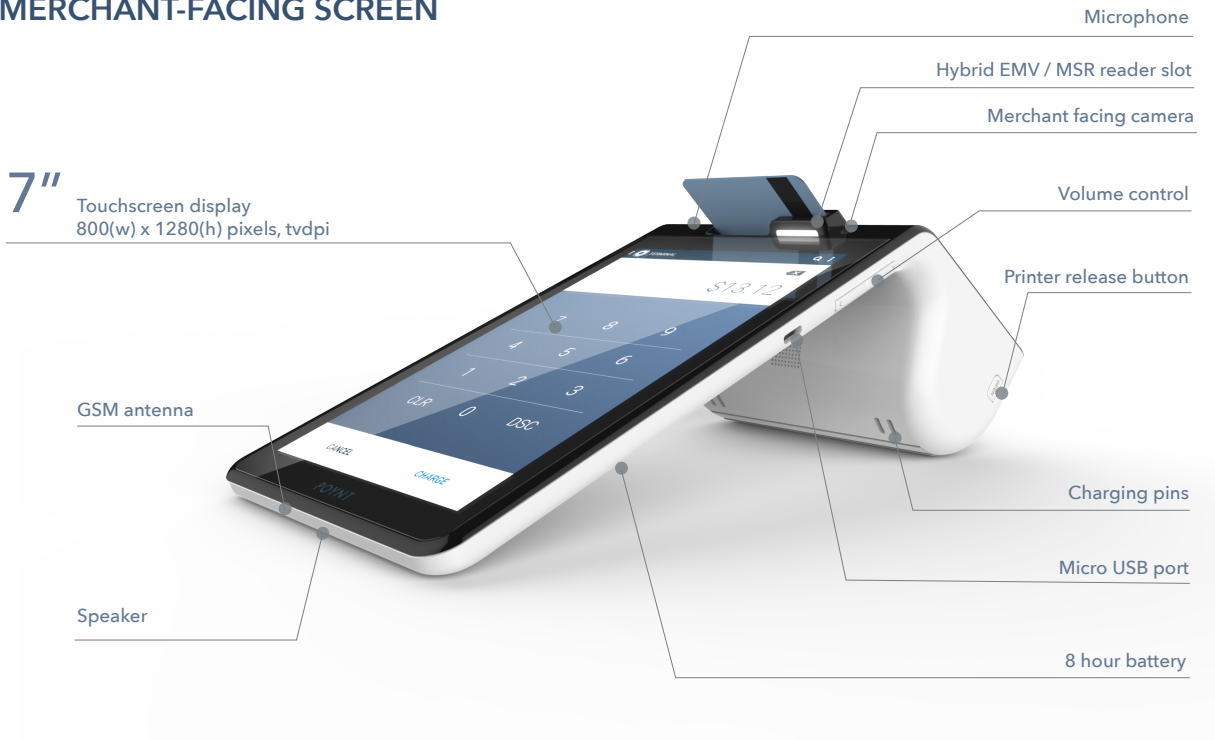

# The Poynt Smart Terminal

The Poynt Smart Terminal combines the security and reliability of a traditional terminal with the unlimited versatility of a smartphone in a connected, multi-purpose device. With the PoyntOS and the help of 3rd party developers, the Poynt Smart Terminal also brings merchants the tools and technology to manage every facet of their business with the tap of a button.

## MERCHANT-FACING SCREEN